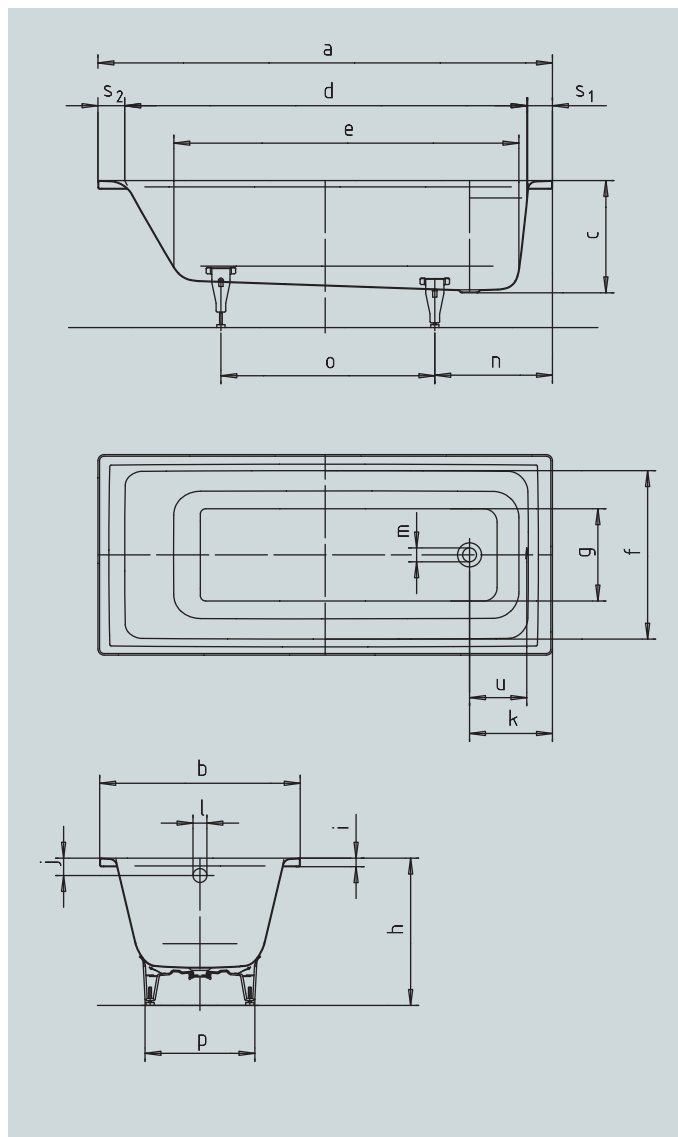

# PURO

- straightlined, purist design
- one-seater bathtub with outlet at foot end
- classic four-cornered model
- made of Kaldewei steel enamel 3.5 mm

Model No.		652	653
External length	a	1700	1800 mm
External width	b	750	800 mm
Depth	c	420	420 mm
Internal length (top)	d	1510	1610 mm
<b>Internal length (bottom)</b>	<b>e</b>	<b>1280</b>	<b>1380 mm</b>
Internal width (top)	f	620	670 mm
Internal width (bottom)	g	345	395 mm
Height with feet	h	554-568	553-563 mm
Height of rim	i	32	32 mm
Distance top edge to centre of overflow hole	j	65	65 mm
Distance tub edge (foot) to centre of drain hole	k	310	310 mm
Diameter of overflow hole	l	52	52 mm
Diameter of drain hole	m	52	52 mm
Distance foot end of tub edge to centre of foot	n	445	460 mm
Distance between the feet	o	750	820 mm
Max. width of feet	p	470	520 mm
Width of rim (foot end; head end)	s <sub>1</sub> ; s <sub>2</sub>	90; 100	90; 100 mm
Distance between centre holes	u	214	214 mm
Water volume** in litres		137	165
Weight of the enamelled bath tub in kg		50	54
Anti-slip		348 x 348	396 x 396 mm
Full anti-slip		924 x 348	1020 x 396 mm

Subject to technical alterations and tolerances.  
 \*\* 70 litres displacement on average.