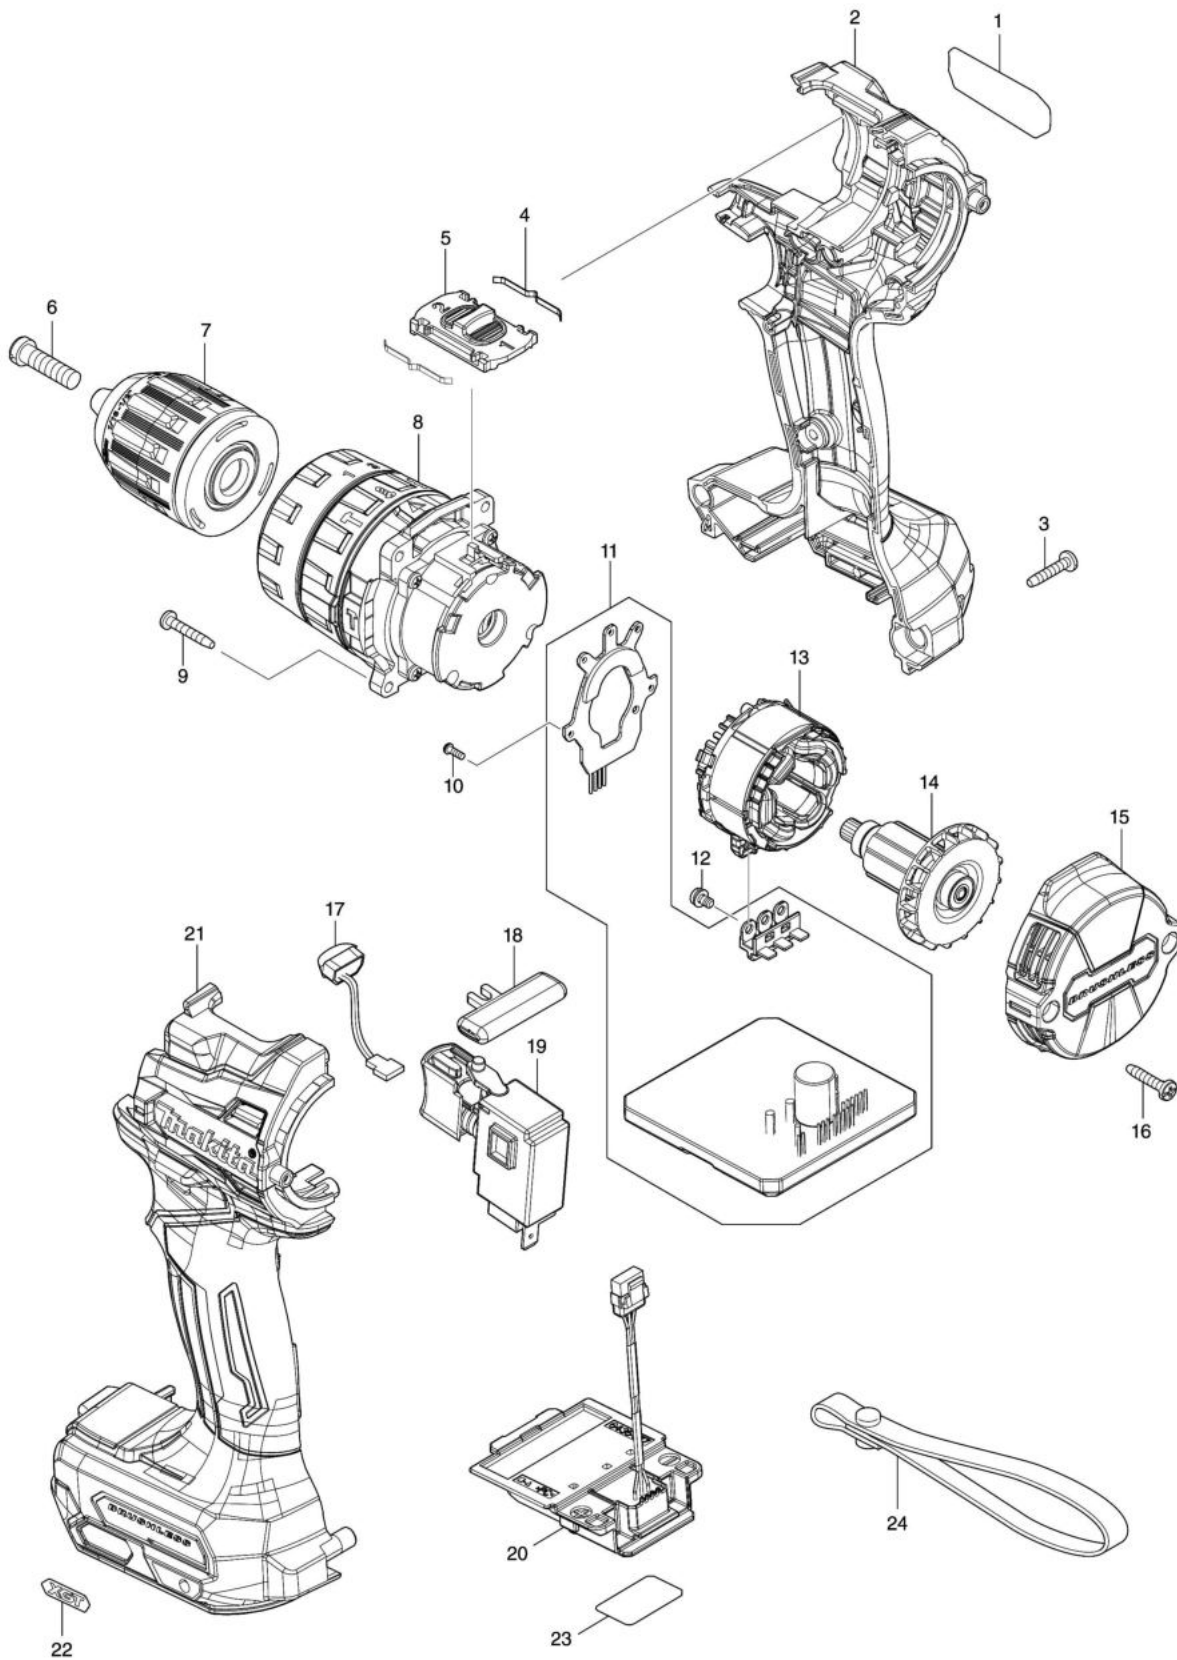

Model No.HP002G CORDLESS HAMMER DRIVER DRILL

Model No.HP002G CORDLESS HAMMER DRIVER DRILL

Položka	Číslo dílu	Popis	Změna	Množství	New/Old	Možnost 1	Možnost 2	Poznámka
001	858C81-4	HP002G NAME PLATE		1				
002	183S03-4	HOUSING SET		1				
C10	263005-3	RUBBER PIN 6		2				
C20	252126-6	HEX. LOCK NUT M4-7		2				
D10		INC. 21						
003	266429-2	TAPPING SCREW 3X16		7				
004	232493-5	LEAF SPRING		2				
005	127731-7	SPEED CHANGE LEVER ASSEMBLY		1				
C10	233438-6	COMPRESSION SPRING 4		2				
006	251468-5	- FLAT HEAD SCREW M6X22		1				
007	763256-3	KEYLESS DRILL CHUCK 13		1				
008	127729-4	GEAR ASSEMBLY		1				
009	251497-8	TAPPING SCREW 3X20		4				
010	266490-9	TAPPING SCREW PT 2X6		3				
011	620E42-4	CONTROLLER		1				
012	652069-6	FLAT HEAD SCREW M3X6		3				
013	629A35-4	STATOR		1				
014	619659-8	ROTOR		1				
015	413251-0	REAR COVER		1				
016	266429-2	TAPPING SCREW 3X16		2				
017	620549-0	LED CIRCUIT		1				
018	419041-9	F/R CHANGE LEVER		1				
019	651443-5	SWITCH C3JR-4B		1				
020	632R99-1	TERMINAL UNIT		1				
021	183S03-4	HOUSING SET		1				
C10	263005-3	RUBBER PIN 6		2				
C20	252126-6	HEX. LOCK NUT M4-7		2				
D10		INC. 2						
022	8007R2-2	XGT LOGO LABEL		1				
023	858C88-0	HP002G SERIAL NO. LABEL		1				
A01	251314-2	+ SCREW M4X12		1				
A02	346317-0	HOOK		1				
A03	784637-8	+/- BIT 2-45		1				
A04B	***DC40RA	DC40RA FAST CHARGER		1				
D10		COMPO-PARTS						
A04C	***DC40RC	DC40RC FAST CHARGER		1				
D10		COMPO-PARTS						
A05B	191B36-3	BATTERY BL4025 SET		2				
A05C	191L29-0	BATTERY BL4020 SET		2				
A06B	412393-7	BATTERY COVER		1				
A06C	412393-7	BATTERY COVER		1				
A07B	821550-0	CONNECTOR PLASTIC CASE (TYPE2)		1				
C10	453974-8	LATCH		4				
A07C	821550-0	CONNECTOR PLASTIC CASE (TYPE2)		1				