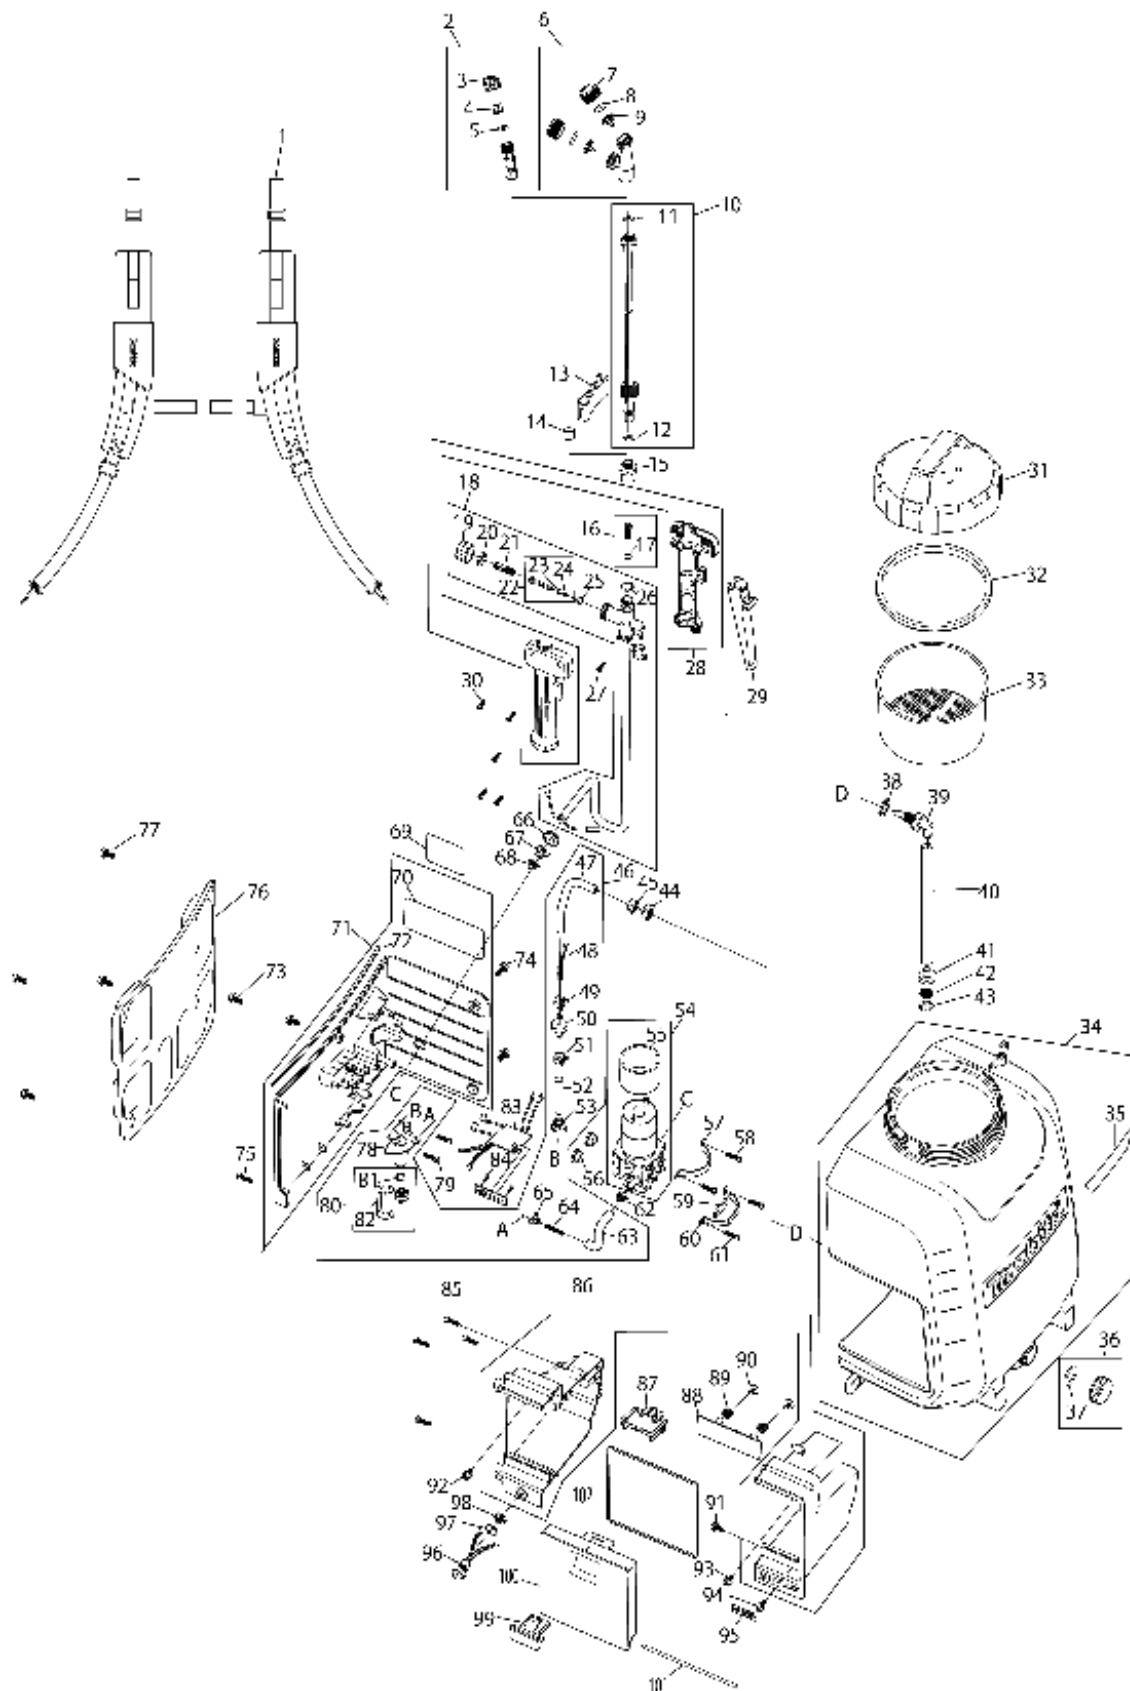

Model No.DUS158 CORDLESS GARDEN SPRAYER

Model No.DUS158 CORDLESS GARDEN SPRAYER

Položka	Číslo dílu	Popis	Změna	Množství	New/Old	Možnost 1	Možnost 2	Poznámka
001	PR00000319	HARNESS LR SET		1				
002	PR00000251	SINGLE NOZZLE ASSY		1				
D10		INC. 3-5						
003	PR00000252	CAP NUT		1				
004	PR00000253	SPRAYER NOZZLE		1				
005	PR00000254	O-RING 12X2		1				
006	PR00000255	TWIN HEAD MIST NOZZLE ASSY		1				
D10		INC. 7-9						
007	PR00000256	CAP NUT		2				
008	PR00000257	CUPPER DISK		2				
009	PR00000258	SPRAY CORE		2				
010	PR00000260	SPRAY WAND ASSY		1				
D10		INC. 11,12						
011	PR00000259	GASKET 11.5		1				
012	PR00000186	O RING 6X2		1				
013	PR00000314	HOOK FOR SPRAY WAND		1				
014	PR00000263	RUBBER CAP		1				
015	PR00000264	SPRAY WAND THREAD ADAPTOR		1				
016	PR00000147	FILTER ASSEMBLY		1				
D10		INC. 17						
017	PR00000146	O SEAL RING 4.5X1.5		1				
018	PR00000266	HOSE WITH SWITCH ASSY		1				
D10		INC. 19-22,25,26						
019	PR00000152	LOCK COVER		1				
020	PR00000254	O-RING 12X2		1				
021	PR00000150	SPRING		1				
022	PR00000151	VALVE ROD		1				
D10		INC. 23,24						
023	PR00000205	O RING 3X1.5		1				
024	PR00000205	O RING 3X1.5		1				
025	PR00000186	O RING 6X2		1				
026	PR00000149	O RING 8X1.8		1				
027	PR00000182	TAPPINNG SCREW ST2.9X12		1				
028	PR00000153	HANDLE SET		1				
029	PR00000148	HANDLE TRIGGER ASSEMBLY		1				
030	PR00000182	TAPPINNG SCREW ST2.9X12		5				
031	PR00000316	TANK LID		1				
032	PR00000315	TANK LID SEALING LID		1				
033	PR00000313	TANK FILTER		1				
034	PR00000477	15L TANK		1				
D10		INC. 35						
035	PR00000373	15L MODEL LABEL		1				
036	PR00000312	DRAIN PLUG ASSY		1				
D10		INC. 37