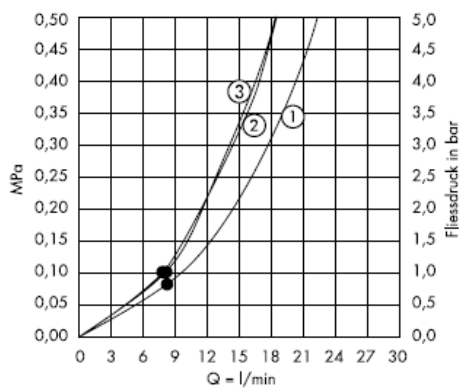

Croma 3jet 28443XX0