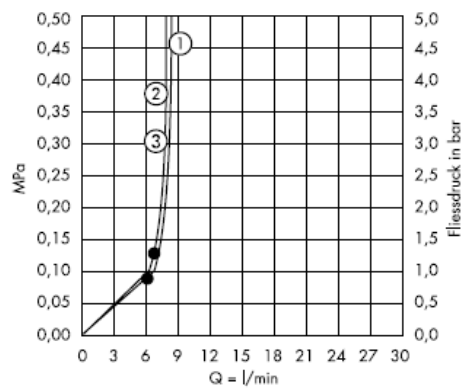

Croma 3jet 28443003