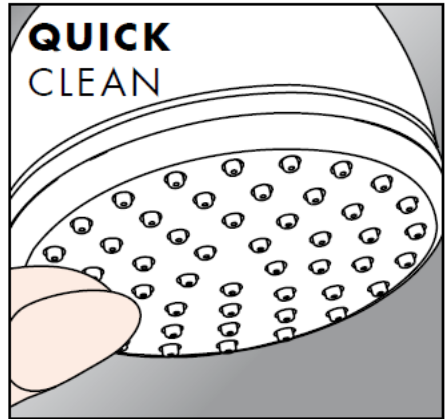

## Cleaning

The QuickClean cleaning function only needs a small manual rub over to remove the lime scale from the spray channels.

**hansgrohe**