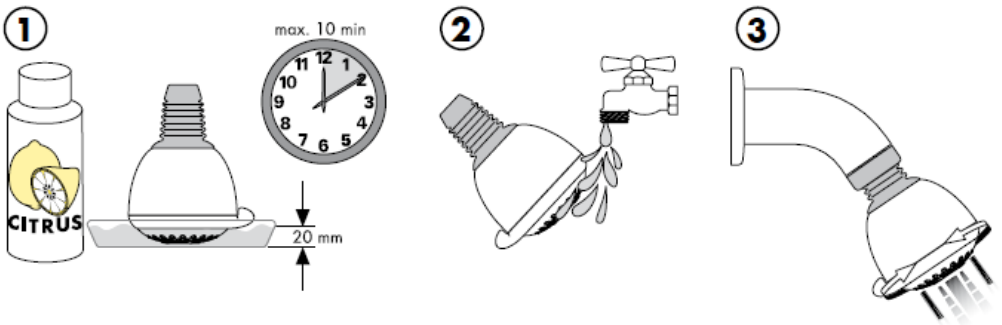

## Cleaning

The QuickClean cleaning function only needs a small manual rub over to remove the lime scale from the spray channels.

**hansgrohe**