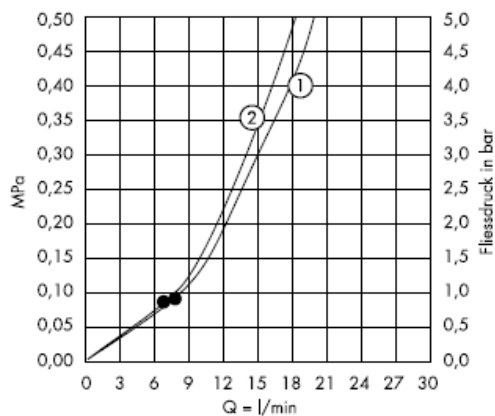

Croma 2jet 28448XX0