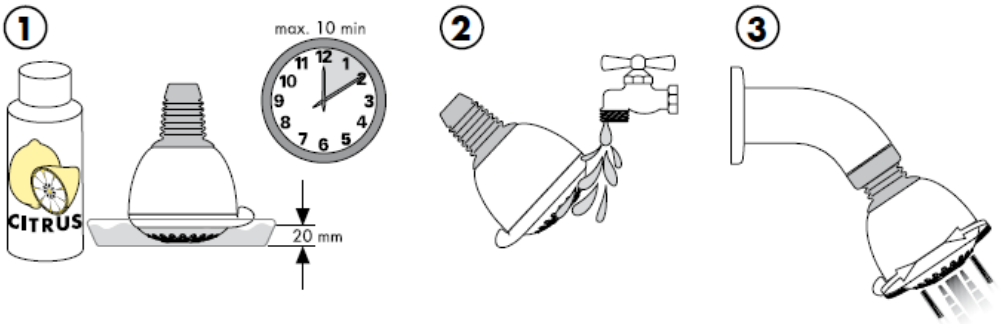

Croma 1jet 28492003

Assembly

Cleaning

The QuickClean cleaning function only needs a small manual rub over to remove the lime scale from the spray channels.

hansgrohe

Istruzioni per Installazione

Croma 3jet / Croma 2jet
28443XX0 / 28448XX0
28443003 / 28448003