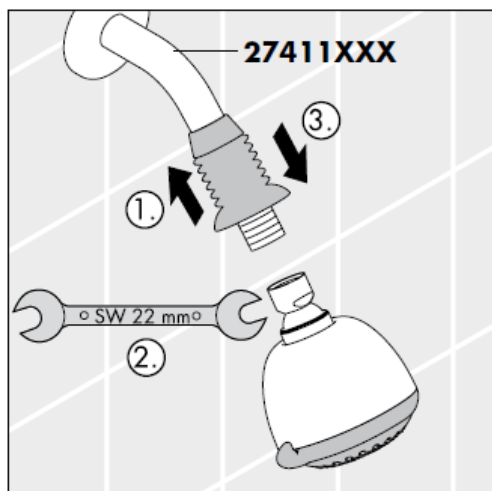

Croma 1jet 28492003

Assembly

Cleaning

The QuickClean cleaning function only needs a small manual rub over to remove the lime scale from the spray channels.

hansgrohe

Istruzioni per Installazione

Croma 3jet / Croma 2jet
28443XX0 / 28448XX0
28443003 / 28448003