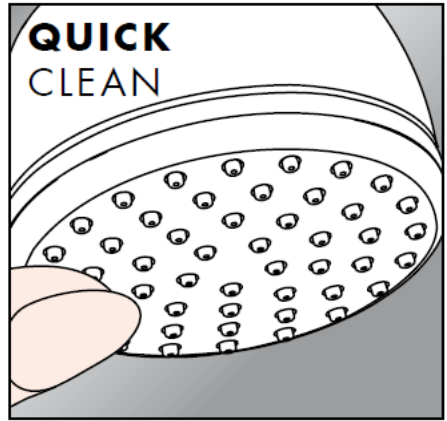

Croma 1jet 28492003

Assembly

Cleaning

The QuickClean cleaning function only needs a small manual rub over to remove the lime scale from the spray channels.

hansgrohe

Istruzioni per Installazione

Croma 3jet / Croma 2jet
28443XX0 / 28448XX0
28443003 / 28448003