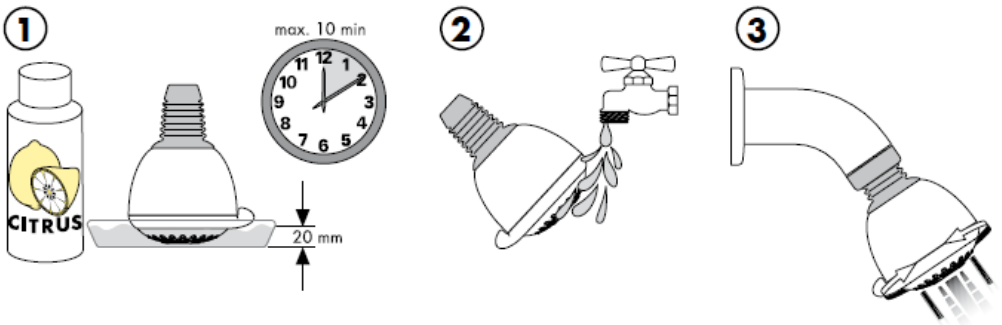

Croma 1jet 28492003

Assembly

Cleaning

The QuickClean cleaning function only needs a small manual rub over to remove the lime scale from the spray channels.

hansgrohe

Istruzioni per Installazione

Croma 3jet / Croma 2jet
28443XX0 / 28448XX0
28443003 / 28448003