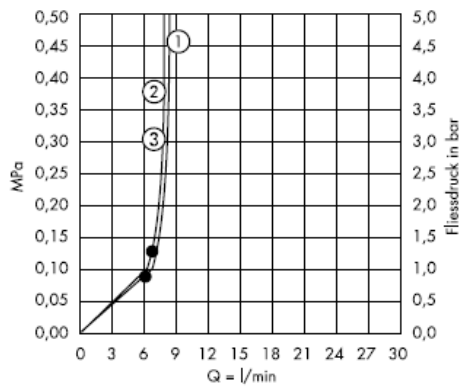

Croma 3jet 28443003