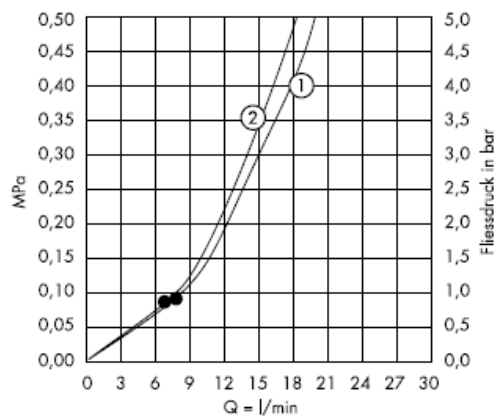

Croma 2jet 28448XX0