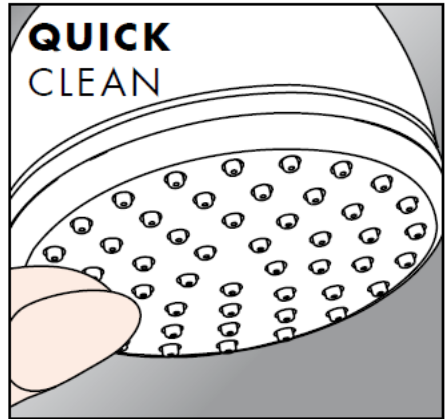

Croma 1jet 28492003

Assembly

Cleaning

The QuickClean cleaning function only needs a small manual rub over to remove the lime scale from the spray channels.

hansgrohe

Istruzioni per Installazione

Croma 3jet / Croma 2jet
28443XX0 / 28448XX0
28443003 / 28448003