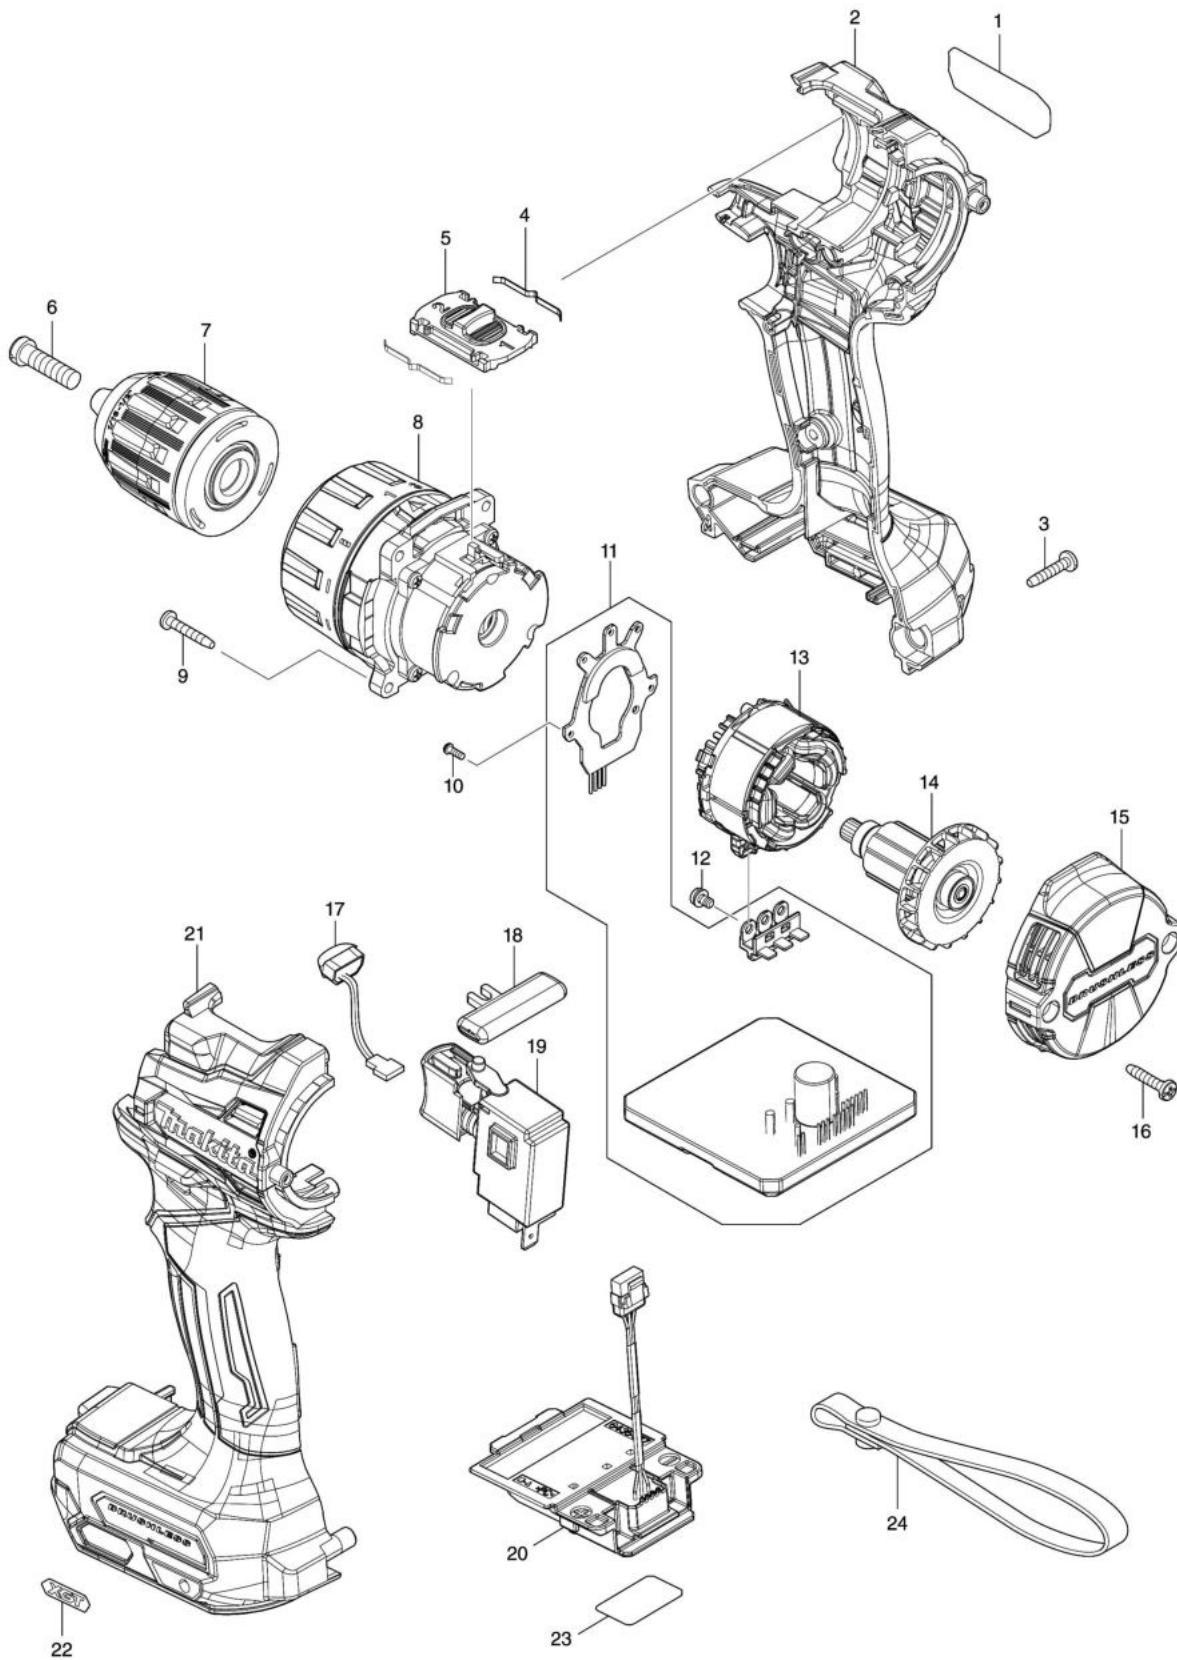

Model No.DF002G CORDLESS DRIVER DRILL

Model No.DF002G CORDLESS DRIVER DRILL

Položka	Číslo dílu	Popis	Změna	Množství	New/Old	Možnost 1	Možnost 2	Poznámka
001	858D03-0	DF002G NAME PLATE		1				
002	183S03-4	HOUSING SET		1				
C10	263005-3	RUBBER PIN 6		2				
C20	252126-6	HEX. LOCK NUT M4-7		2				
D10		INC. 21						
003	266429-2	TAPPING SCREW 3X16		7				
004	232493-5	LEAF SPRING		2				
005	127731-7	SPEED CHANGE LEVER ASSEMBLY		1				
C10	233438-6	COMPRESSION SPRING 4		2				
006	251468-5	- FLAT HEAD SCREW M6X22		1				
007	763256-3	KEYLESS DRILL CHUCK 13		1				
008	127730-9	GEAR ASSEMBLY		1				
009	251497-8	TAPPING SCREW 3X20		4				
010	266490-9	TAPPING SCREW PT 2X6		3				
011	620E42-4	CONTROLLER		1				
012	652069-6	FLAT HEAD SCREW M3X6		3				
013	629A35-4	STATOR		1				
014	619659-8	ROTOR		1				
015	413251-0	REAR COVER		1				
016	266429-2	TAPPING SCREW 3X16		2				
017	620549-0	LED CIRCUIT		1				
018	419041-9	F/R CHANGE LEVER		1				
019	651443-5	SWITCH C3JR-4B		1				
020	632R99-1	TERMINAL UNIT		1				
021	183S03-4	HOUSING SET		1				
C10	263005-3	RUBBER PIN 6		2				
C20	252126-6	HEX. LOCK NUT M4-7		2				
D10		INC. 2						
022	8007R2-2	XGT LOGO LABEL		1				
023	858D10-3	DF002G SERIAL NO. LABEL		1				
A01	251314-2	+ SCREW M4X12		1				
A02	346317-0	HOOK		1				
A03	784637-8	+ - BIT 2-45		1				
A04B	***DC40RA	DC40RA FAST CHARGER		1				
D10		COMPO-PARTS						
A04C	***DC40RC	DC40RC FAST CHARGER		1				
D10		COMPO-PARTS						
A05B	191B36-3	BATTERY BL4025 SET		2				
A05C	191L29-0	BATTERY BL4020 SET		2				
A06B	412393-7	BATTERY COVER		1				
A06C	412393-7	BATTERY COVER		1				
A07B	821550-0	CONNECTOR PLASTIC CASE (TYPE2)		1				
C10	453974-8	LATCH		4				
A07C	821550-0	CONNECTOR PLASTIC CASE (TYPE2)		1				